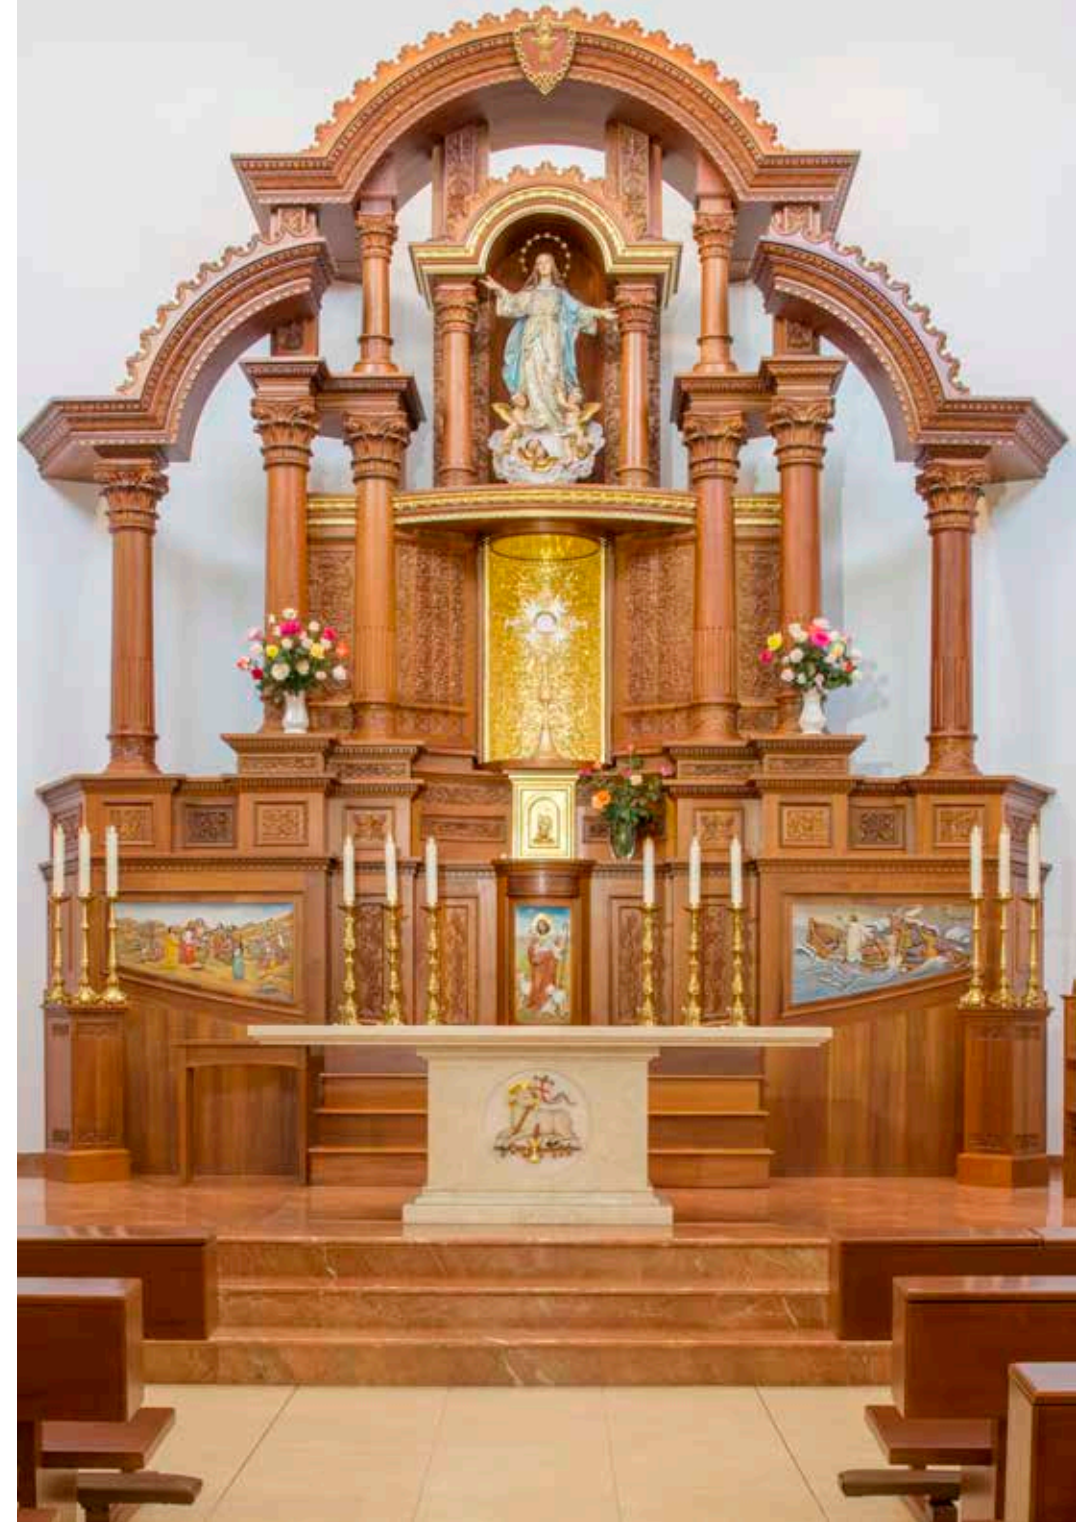

Baptismal Fonts

Altars

Ambos

Presider Chairs

Sacred Furnishing Catalog Don Bosco

front view

side view

plan

botticino

bardiglio

altar ²
proposal **B**

artesanos don bosco

St. Christopher - Chester, MD

front view

side view

botticino